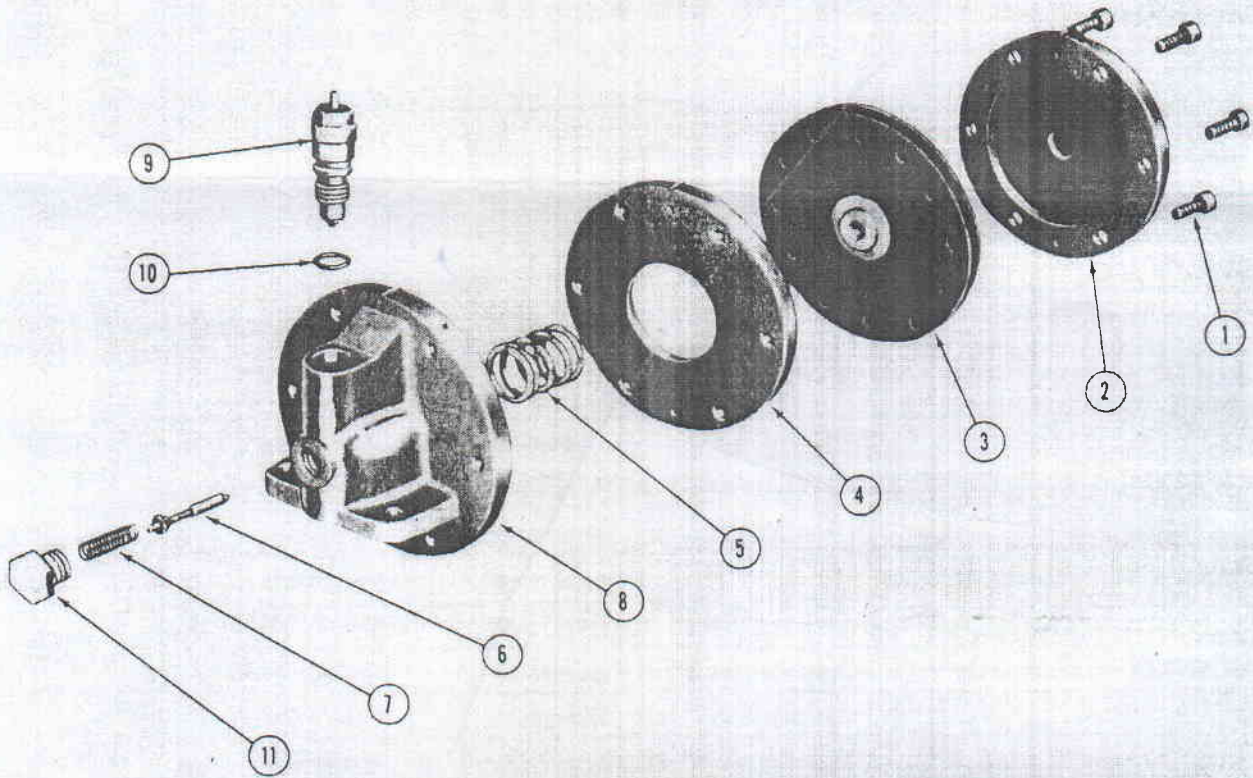

# RELAY

88-60177001 = Output : 3-15 PSI

Item	Part No.	Quan.	Description	Item	Part No.	Quan.	Description
1	971309009	6	Screw M 10 32 NF L=16 PH1L.	6	60186001	1	Plug
2	60122001	1	End Plate	* 7	50045001	1	Spring
* 3	60184001/999	1	Diaphragm Block	8	60177001	1	Body
4	60181001	1	Intermediate Plate	* 9	60189006/999	1	Metering Tube
5		1	Spring	* 10	971886002	1	1/8" Ring (includes item 9)
	60016003		3-15 psi Output	11	50040001	1	Retainer Screw
	60016022		6-30 psi Output				