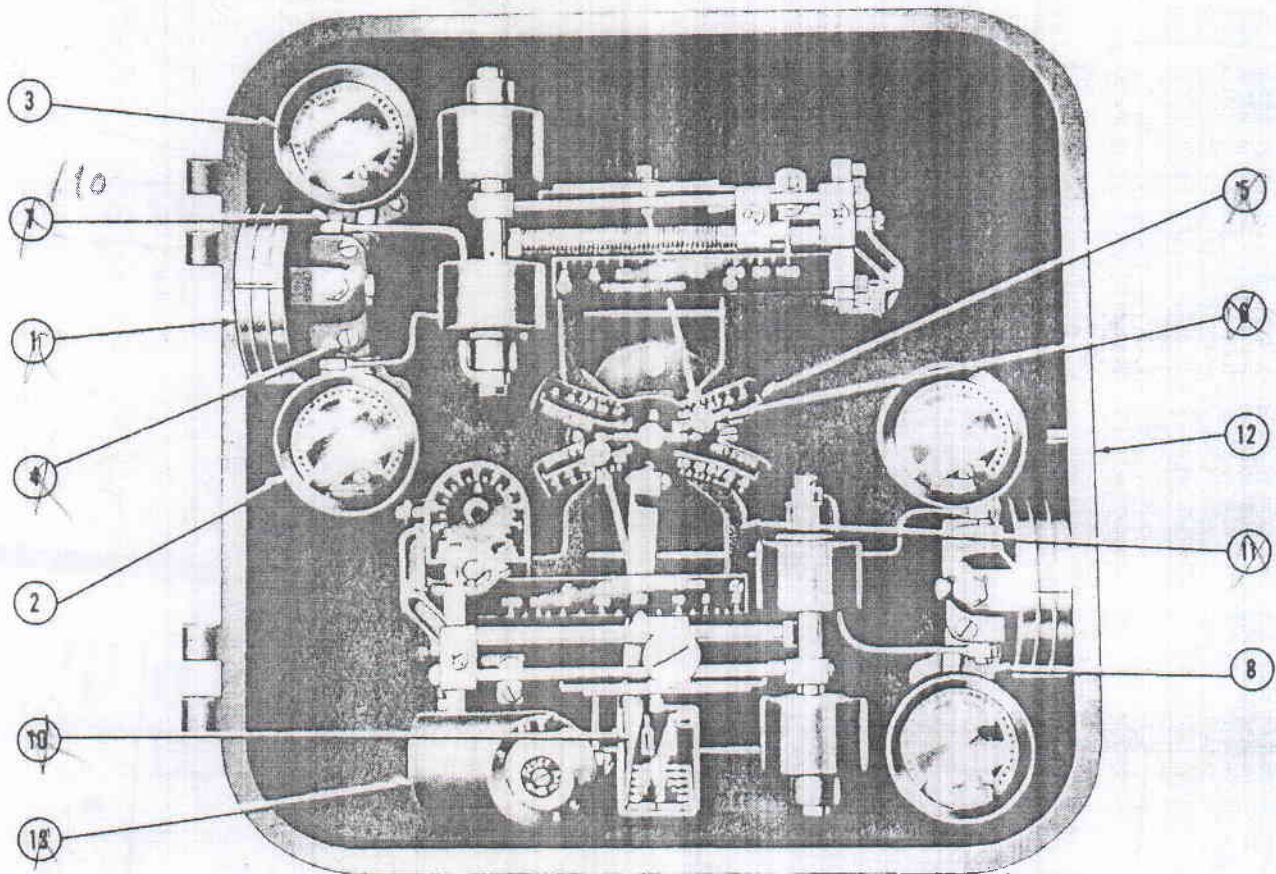

INSTRUMENT ASSEMBLY

D U P L E X

(Proportional Plus Reset Action, Pneumatic Transmitter, Model 1281X-20)

Item	Part No.	Quan.	Description	Item	Part No.	Quan.	Description
* 1	88-60177001	2	Relay (See PL-4040)	5	51534002	1	Reversing Arc
	60177003/999		3-15 psi Output	6	971523004	3	Arc Lever Nut
			6-30 psi Output	7	51291002	6	Adapter Screw
2	4391001	2	Gauge, Supply (See Note)	8	51502002/999	2	Manifold
	4391004		0-30 psi Range	9	971270005	6	Screw (Not Shown)
			0-60 psi Range	10	51518001-406	2	Lever Pointer
3	4391002	2	Gauge, Output (See Note)	11	See PL-4060	1	Mechanism Bracket
	4391004		0-30 psi Range	12	88-51591001	1	Case (See PL-4036)
			0-60 psi Range	13	88-51506002	1	Resistance Unit (See PL-4070)
4	971267007-250	4	Screw	* 14	60176001	2	Relay Gasket (Not Shown)

* Recommended Spare Parts.